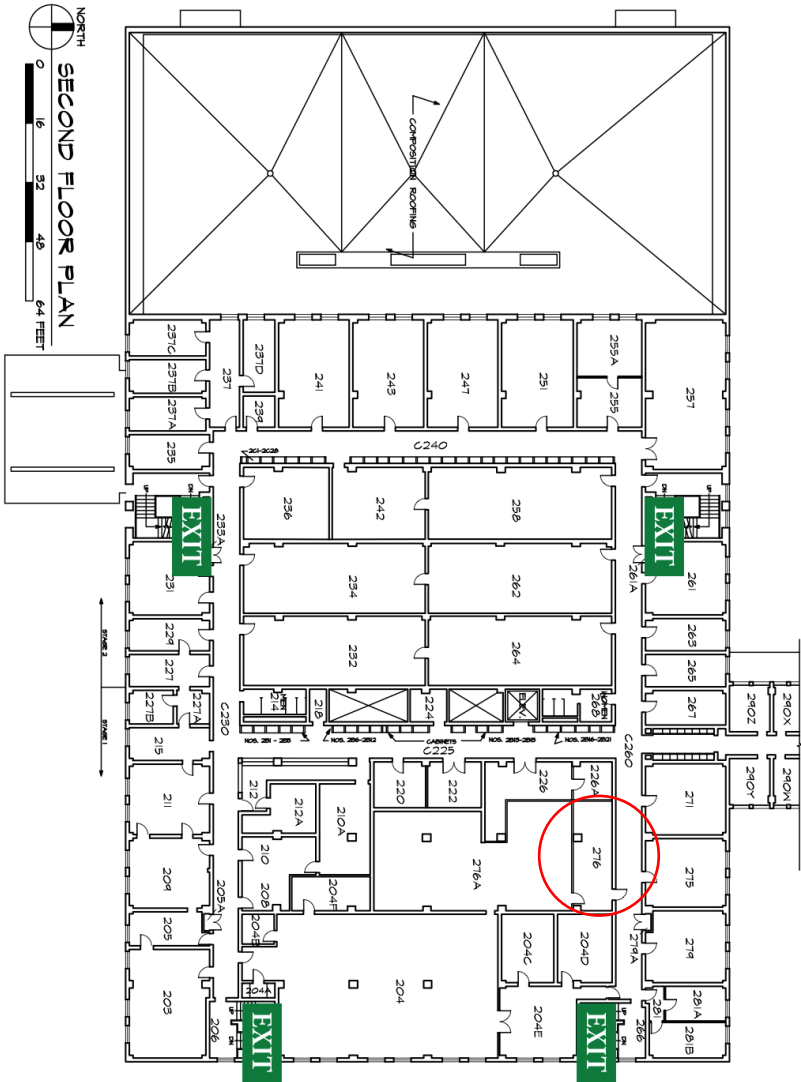

Evacuation Assembly West of Loomis

Evacuation Assembly ESB

Evacuation Assembly East of Loomis

Area of Rescue Assistance  
Storm Refuge Area

NAME AND LOCATION OF STRUCTURE

LOOMIS LAB. OF PHYSICS

UNIVERSITY OF ILLINOIS AT URBANA-CHAMPAIGN

FILE NAME:  
B0067-02.DWG  
DATE PRINTED:  
13 DEC 2011

FLOOR:  
SECOND  
LUUC BLDG. #  
#0067